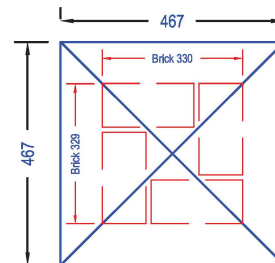

# Pier & Capping Set

to fit 330, 440, 552,  
665 Brick Work

PC8

PC9

PC10

PC11

PC12

\* Other designs can be made to suit customers requirements

# Pier Capping Set

PC6

Capping PC6 = 460 x 460 x 100

PC7

Capping PC7 = 570 x 570 x 100

PC12

Capping PC12 = 687 x 687 x 100