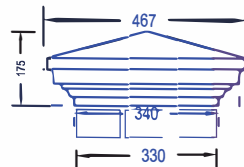

# Pier & Capping Set

to fit 330, 440, 552,  
665 Brick Work

PC8

PC9

PC10

PC11

PC12

\* Other designs can be made to suit customers requirements

# Pier Capping Set

PC6

Capping PC6 = 460 x 460 x 100

PC7

Capping PC7 = 570 x 570 x 100

PC12

Capping PC12 = 687 x 687 x 100