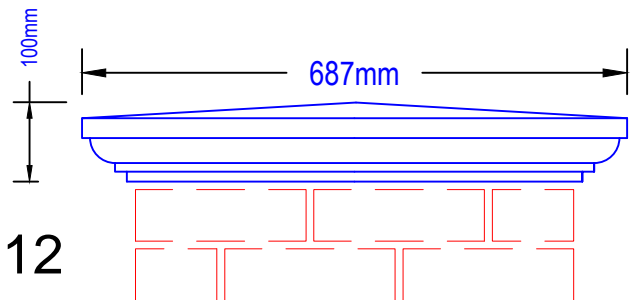

# Pier Capping Set

PC6

Capping PC6 = 460 x 460 x 100

PC7

Capping PC7 = 570 x 570 x 100

PC12

Capping PC12 = 687 x 687 x 100