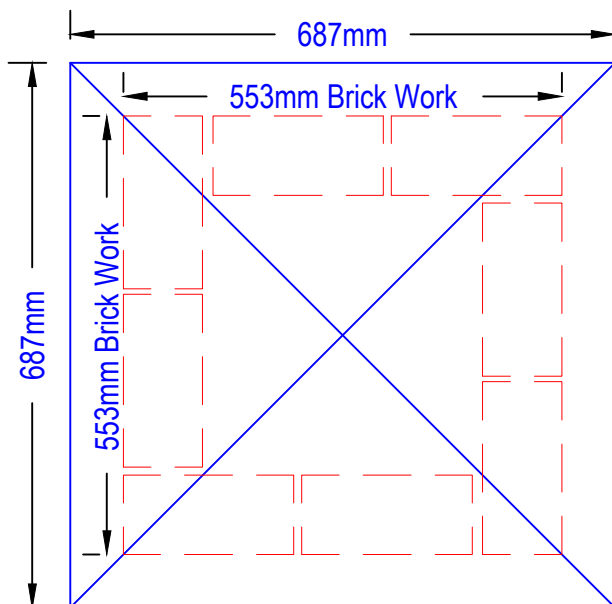

# Pier Capping Set

PC6

Capping PC6 = 460 x 460 x 100

PC7

Capping PC7 = 570 x 570 x 100

PC12

Capping PC12 = 687 x 687 x 100