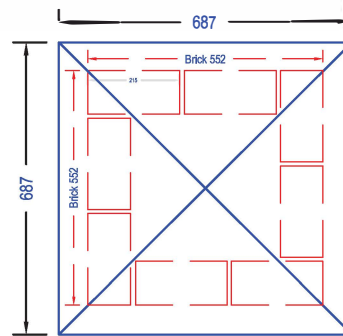

# Pier & Capping Set

to fit 330, 440, 552,  
665 Brick Work

PC8

PC9

PC10

PC11

PC12

\* Other designs can be made to suit customers requirements

# Pier Capping Set

PC6

Capping PC6 = 460 x 460 x 100

PC7

Capping PC7 = 570 x 570 x 100

PC12

Capping PC12 = 687 x 687 x 100