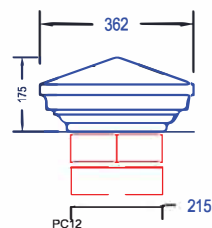

# Pier & Capping Set

to fit 330, 440, 552,  
665 Brick Work

PC8

PC9

PC10

PC11

PC12

\* Other designs can be made to suit customers requirements

# Pier Capping Set

PC6

Capping PC6 = 460 x 460 x 100

PC7

Capping PC7 = 570 x 570 x 100

PC12

Capping PC12 = 687 x 687 x 100