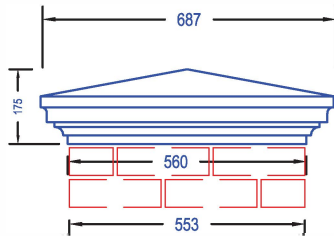

# Pier & Capping Set

to fit 330, 440, 552,  
665 Brick Work

PC8

PC9

PC10

PC11

PC12

\* Other designs can be made to suit customers requirements