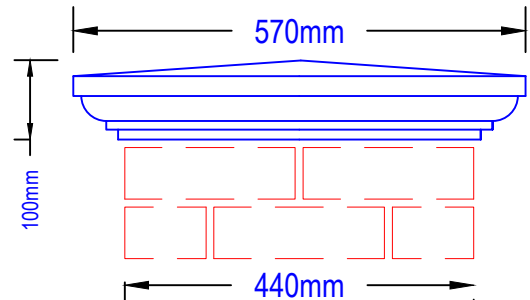

# Pier Capping Set

PC6

Capping PC6 = 460 x 460 x 100

PC7

Capping PC7 = 570 x 570 x 100

PC12

Capping PC12 = 687 x 687 x 100