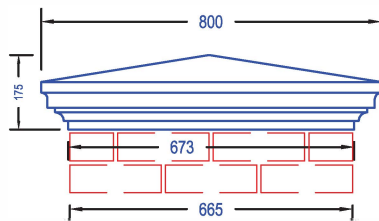

# Pier & Capping Set

to fit 330, 440, 552,  
665 Brick Work

PC8

PC9

PC10

PC11

PC12

\* Other designs can be made to suit customers requirements

# Pier Capping Set

PC6

Capping PC6 = 460 x 460 x 100

PC7

Capping PC7 = 570 x 570 x 100

PC12

Capping PC12 = 687 x 687 x 100