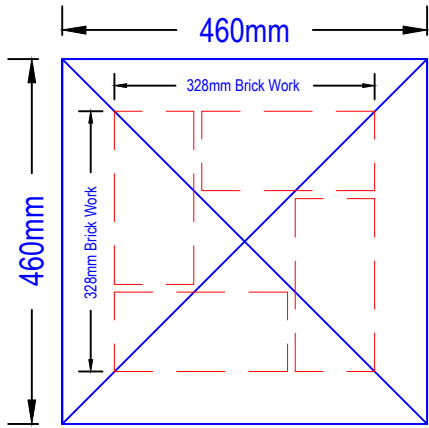

# Pier & Capping Set

to fit 330, 440, 552,  
665 Brick Work

PC8

PC9

PC10

PC11

PC12

\* Other designs can be made to suit customers requirements

# Pier Capping Set

PC6

Capping PC6 = 460 x 460 x 100

PC7

Capping PC7 = 570 x 570 x 100

PC12

Capping PC12 = 687 x 687 x 100