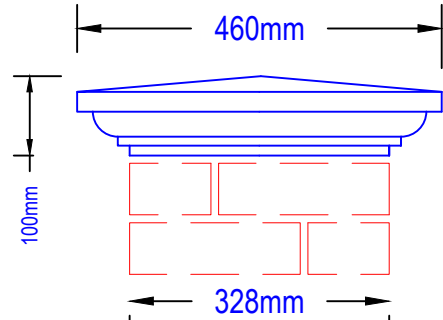

Capping PC6 = 460 x 460 x 100