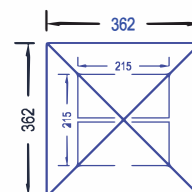

# Pier & Capping Set

to fit 330, 440, 552,  
665 Brick Work

PC8

PC9

PC10

PC11

PC12

\* Other designs can be made to suit customers requirements

# Pier Capping Set

PC6

Capping PC6 = 460 x 460 x 100

PC7

Capping PC7 = 570 x 570 x 100

PC12

Capping PC12 = 687 x 687 x 100