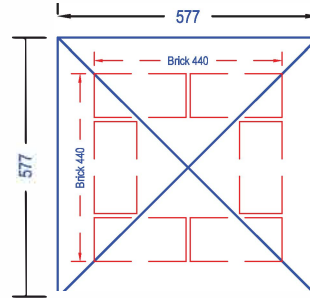

Premier Building Products Ltd

The Gate House, Fernhurst Business
Park, Fernhurst, Haslemere, Surrey GU27
3HB

Tel: 01428 654781 Fax: 01428 661987
www.premierbuildingproducts.co.uk

Pier & Capping Set

to fit 330, 440, 552,
665 Brick Work

PC8

PC9

PC10

PC11

PC12

* Other designs can be made to suit customers requirements