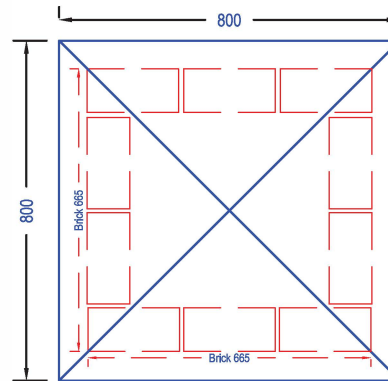

# Pier & Capping Set

to fit 330, 440, 552,  
665 Brick Work

PC8

PC9

PC10

PC11

PC12

\* Other designs can be made to suit customers requirements

# Pier Capping Set

PC6

Capping PC6 = 460 x 460 x 100

PC7

Capping PC7 = 570 x 570 x 100

PC12

Capping PC12 = 687 x 687 x 100