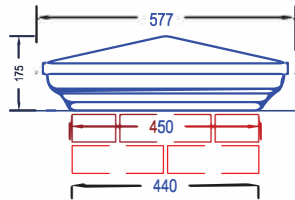

Premier Building Products Ltd

The Gate House, Fernhurst Business
Park, Fernhurst, Haslemere, Surrey GU27
3HB

Tel: 01428 654781 Fax: 01428 661987
www.premierbuildingproducts.co.uk

Pier & Capping Set

to fit 330, 440, 552,
665 Brick Work

PC8

PC9

PC10

PC11

PC12

* Other designs can be made to suit customers requirements