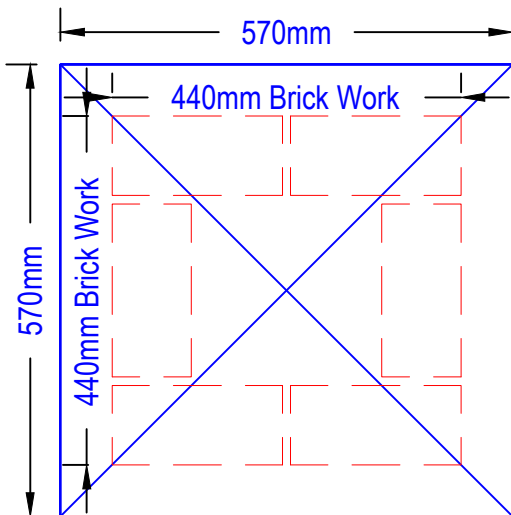

# Pier Capping Set

PC6

Capping PC6 = 460 x 460 x 100

PC7

Capping PC7 = 570 x 570 x 100

PC12

Capping PC12 = 687 x 687 x 100